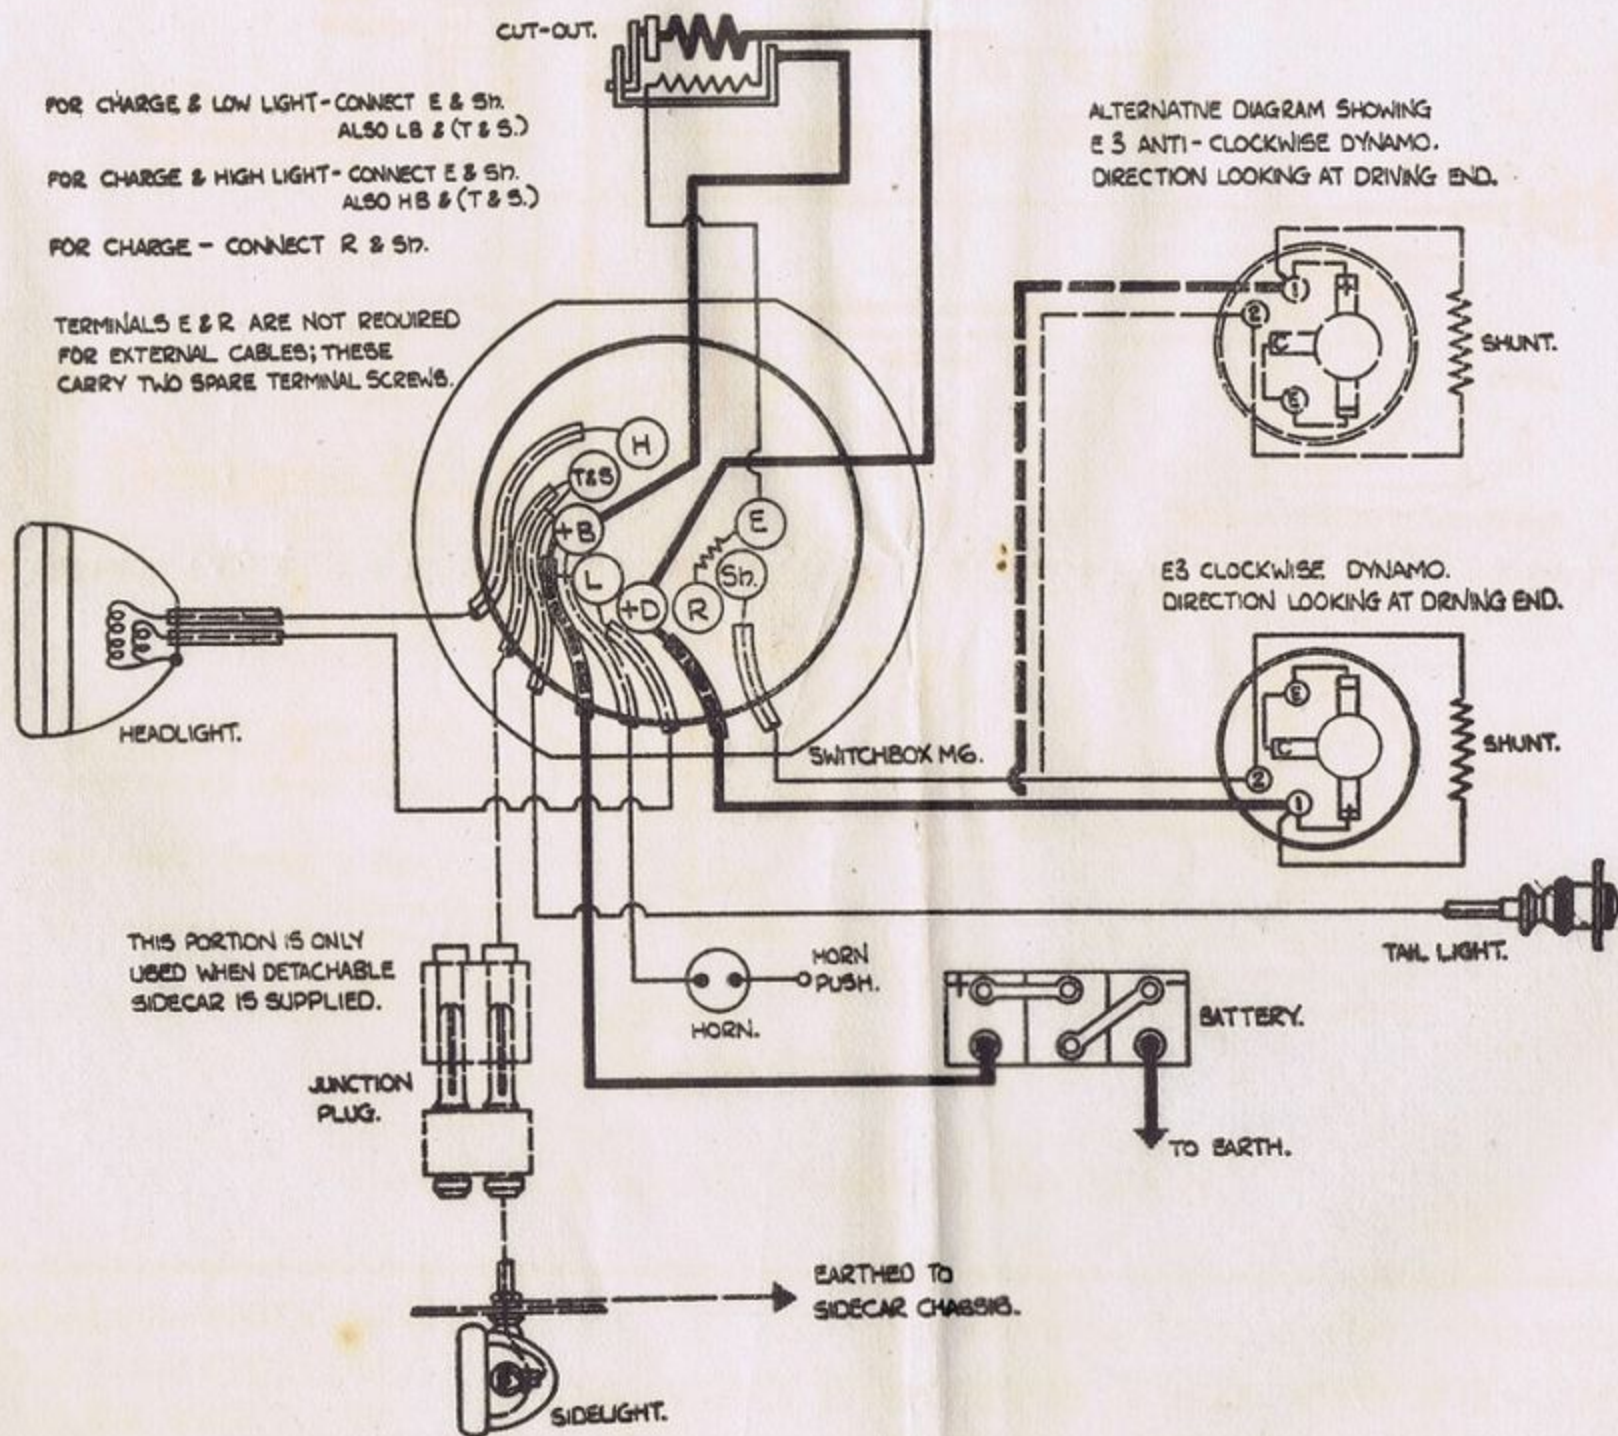

MARK

LUCAS MOTOR CYCLE DYNAMO LIGHTING SYSTEM

DRG. No. 1399/A

DYNAMO E3
OR MAGDYN,
SWITCHBOX M6

WIRING DIAGRAM SOLO (AND WITH DETACHABLE SIDECAR)

SHOWING INTERNAL CONNECTIONS.

DESCRIPTIVE WIRING DIAGRAM

TECHNICAL WIRING DIAGRAM.