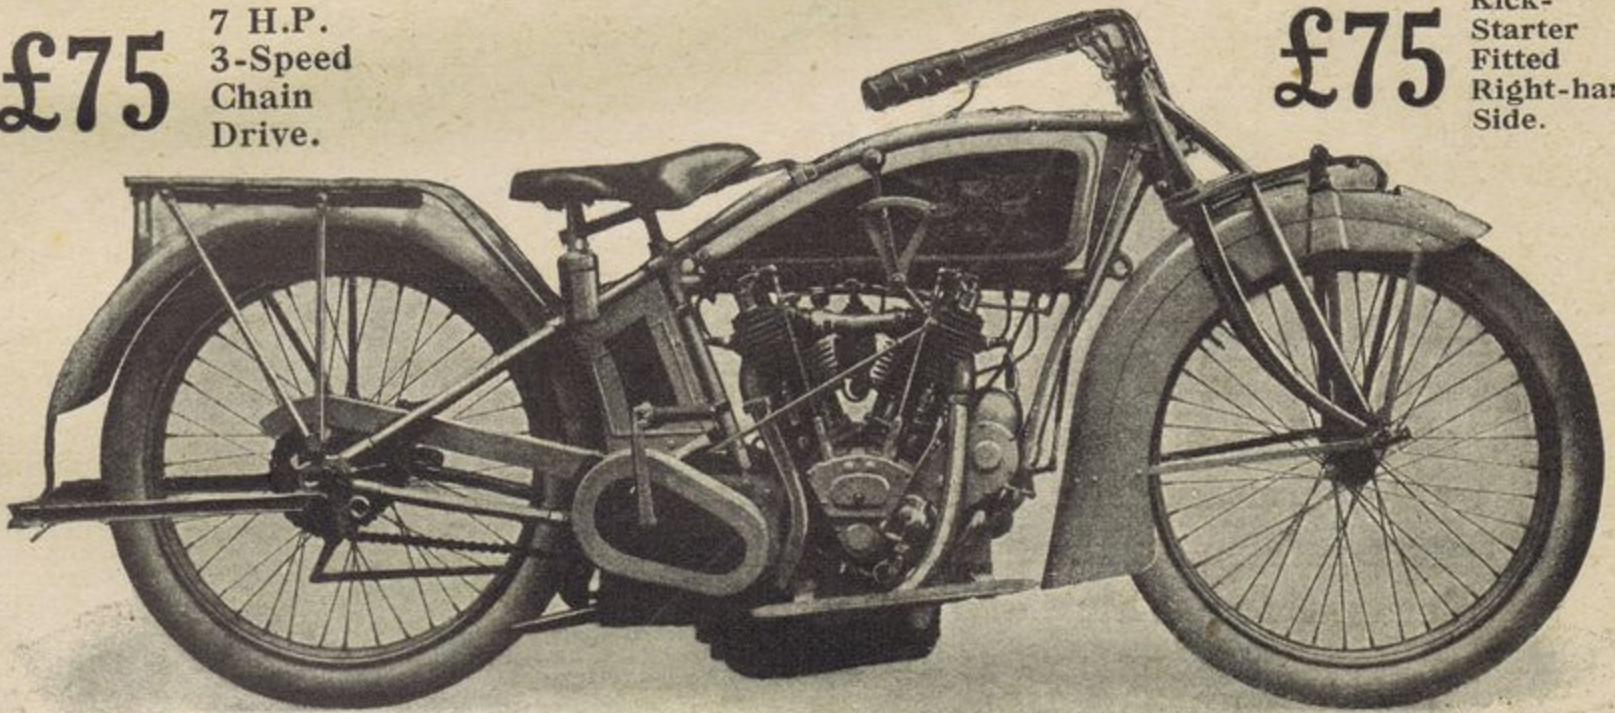

THE ARRIVAL OF THE 1916 MODEL

American EXCELSIOR

BETTER VALUE THAN EVER.

£75 7 H.P.
3-Speed
Chain
Drive.

£75 Kick-
Starter
Fitted
Right-hand
Side.

The most perfect motor cycle it is now possible to produce. When a better motor cycle is built it will be an Excelsior. The serene consciousness of personal safety, with absolute certainty of troubleless travel, is only one of the pleasures of riding an **X.**